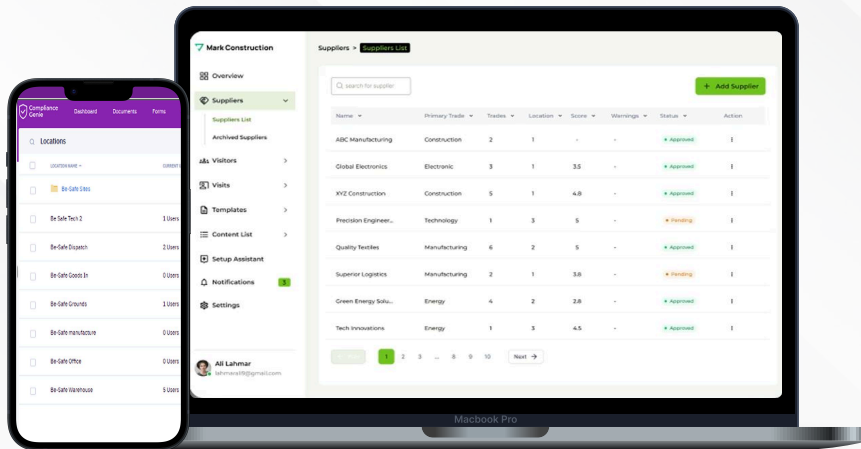

Visit & Visitor Management

Control access. Enhance safety. Track every visit.
All in one connected platform.

www.be-safetech.com

- ✔ Allows contractors to update own information
- ✔ Pre-register visitors and contractors before arrival
- ✔ Digital sign-in via kiosk, tablet, or mobile
- ✔ Issue site rules, safety briefings, and digital induction
- ✔ Track live site occupancy and visitor locations
- ✔ Automate host notifications and visit approvals
- ✔ Capture sign-out and maintain visit history records
- ✔ Generate emergency evacuation and roll-call reports