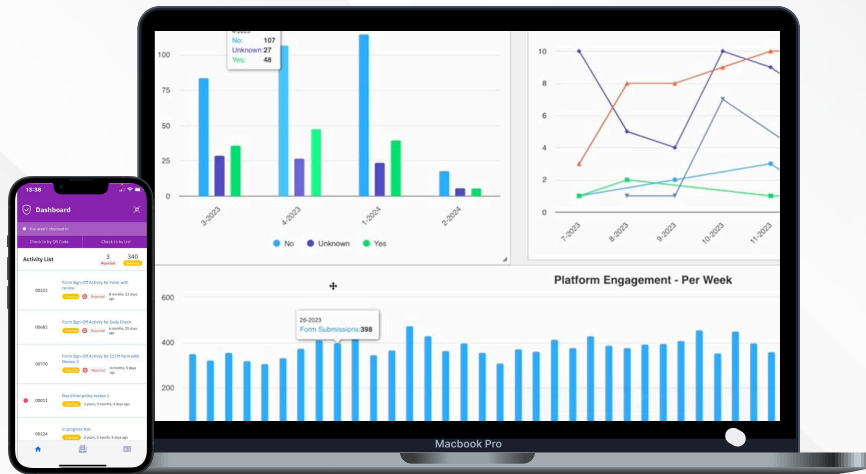

Real-Time Safety Dashboard Reporting

Visualise performance. Identify risks. Take action instantly.
All in one connected platform.

- ✔ View live safety performance across sites, departments, and contractors
- ✔ Monitor incidents, hazards, actions, and compliance status in real time
- ✔ Drill down into data to identify root causes and trends
- ✔ Customise dashboards for different roles and responsibilities
- ✔ Track KPIs and leading indicators to measure improvement
- ✔ Export reports instantly and easily
- ✔ Receive alerts when thresholds or risk levels are exceeded